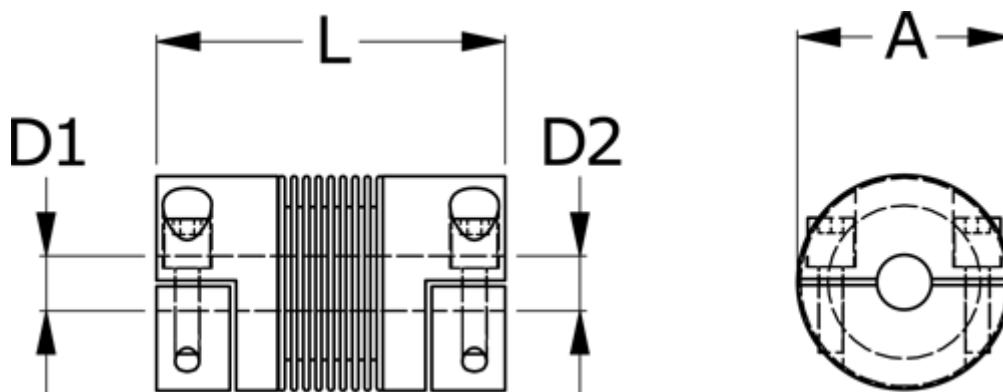

Data Sheet

Article number: 33304H01501071919
Description: Bellow coupling type 4H size150
Length 107 mm, bore 19/19 mm

Measures

| | |
|----------------------|-------|
| A | = 82 |
| D1 | = 19 |
| D2 | = 19 |
| L | = 107 |
| Nom. torque NM (Tkn) | = 150 |